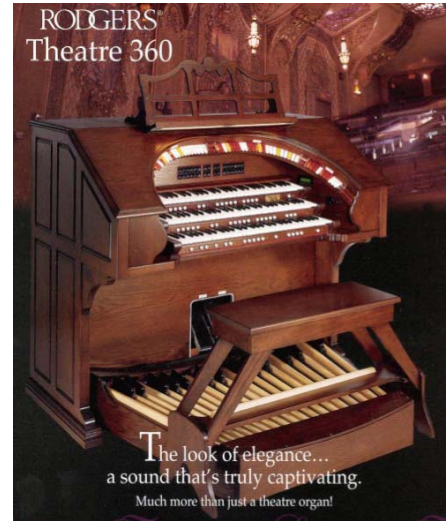

Rodgers Theatre 360

Digitally recorded samples of a world renowned Wurlitzer Pipe Organ. The console is beautifully designed in traditional theatre organ styling. It is built of solid hardwood. Perfect for any living room, studio, church or auditorium. Rodgers exclusive technology – Parallel Digital Imaging™ - allows each note of every digital rank to be individually tuned, leveled and voiced on location. Like all Rodgers PDI™ organs, the Rodgers Theatre 360 is pipe-compatible.

This organ has been in the same home, still with the original buyer. It is in mint condition. Rodgers did not build many of these organs and they seldom come on the market. If you are interested, you should act NOW!